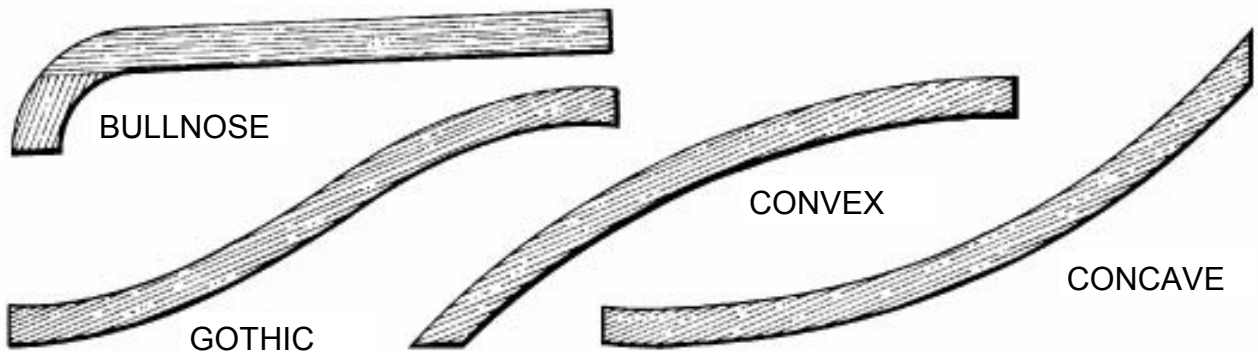

VERANDAH RAFTERS

Made to your requirements with Hips and Valleys to suit

✦ CLASSIC WOODTURNING ✦