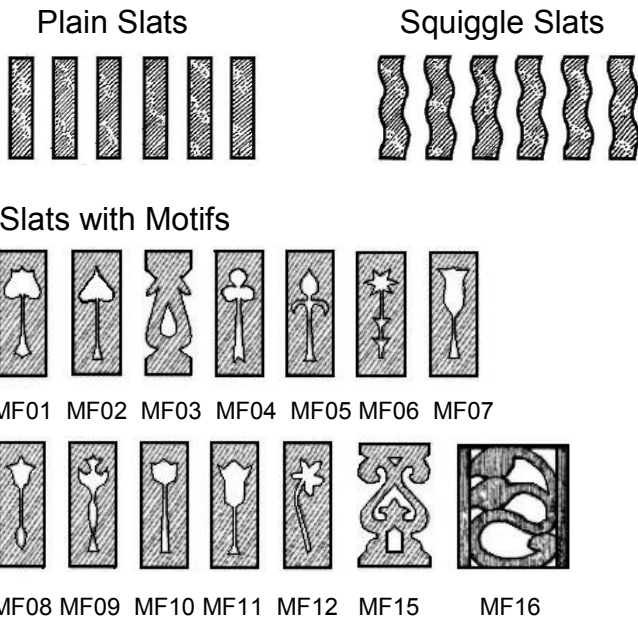

# ARCHES - MADE TO ORDER

## ARCHES - INSERT OPTIONS

## NEWEL POSTS

NW01 NW02 NW03 NW04

**Note:** All newel posts are manufactured in either Oregon or Pine and available in sizes of 95x95mm, 120x120mm and lengths of 1.2m, 1.5m & 1.8m.